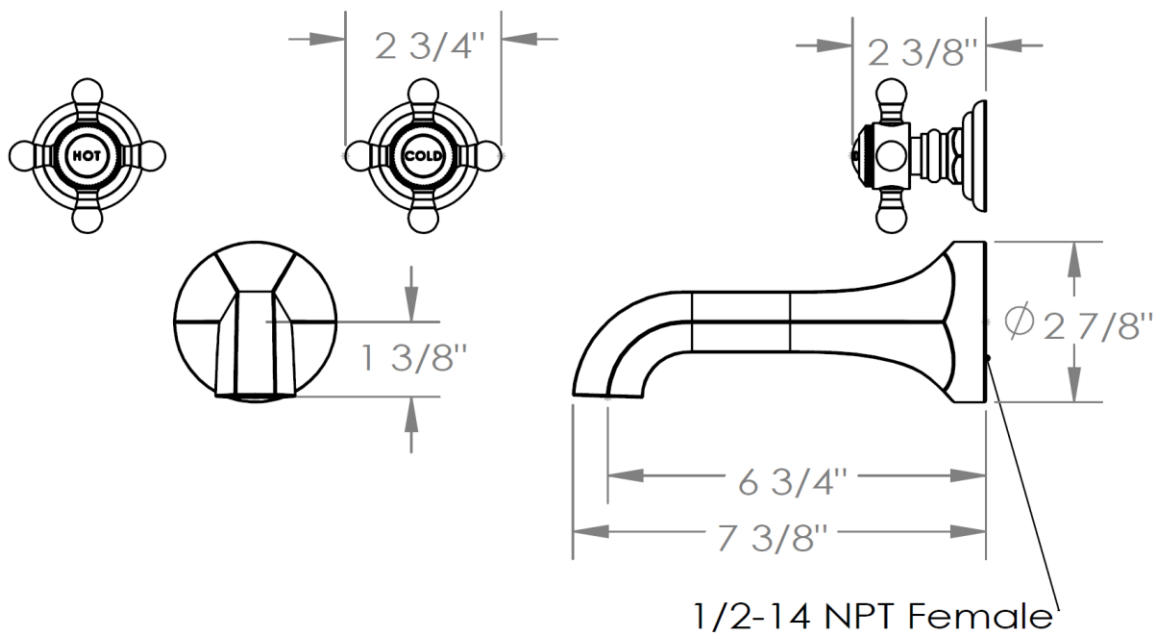

312-5-__
2 Valve Tub Set

Meets the applicable requirements of ASME A112.18.1-2005/CSA B125.1-05, entitled "Plumbing Supply Fittings"

WATERMARK DESIGNS 12/19/2014

350 Dewitt Ave Brooklyn NY 11207 USA T 718 257 2800 F 718 257 2144 info@watermark-designs.com